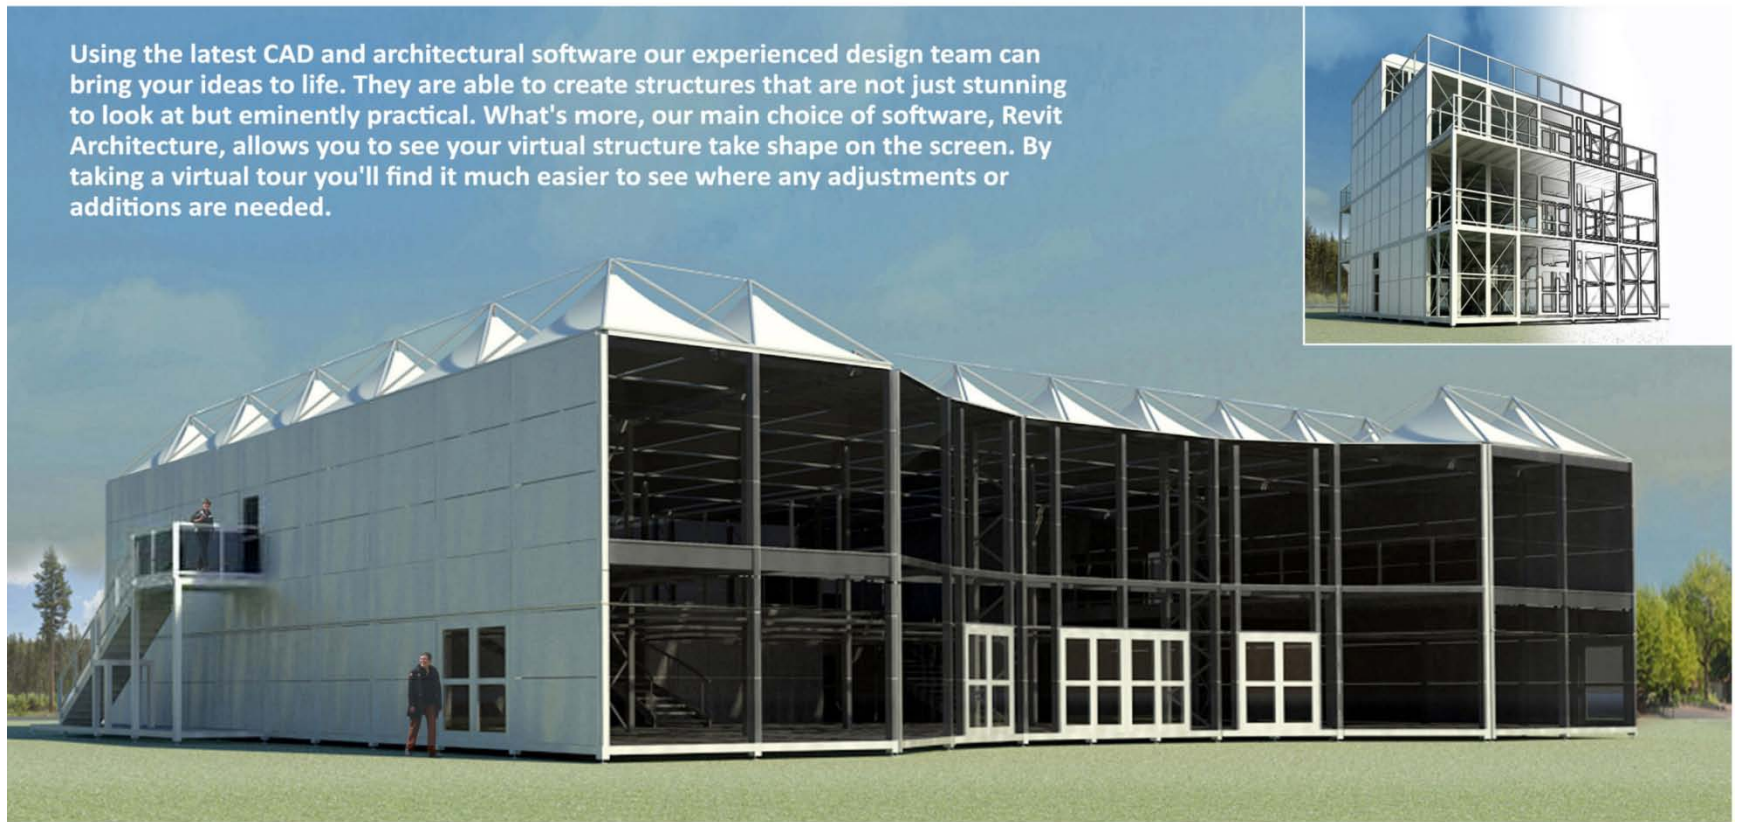

In-house Design

Using the latest CAD and architectural software our experienced design team can bring your ideas to life. They are able to create structures that are not just stunning to look at but eminently practical. What's more, our main choice of software, Revit Architecture, allows you to see your virtual structure take shape on the screen. By taking a virtual tour you'll find it much easier to see where any adjustments or additions are needed.