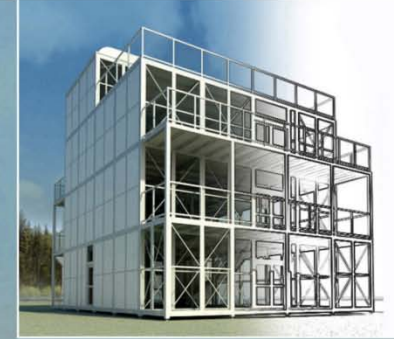

The SPACE Building System is aimed at clients looking for a temporary structure to reflect their corporate identity and provide a visually impressive yet practical solution to their need for space.

Our modular system lets you decide the shape, size and functionality of the structure and can easily satisfy all of your brand requirements. Your building can be anything from a single story that is 18'x18' to any length you can imagine and as tall as 4-story's in height. Sloping sites, limited space, interior applications and short assembly times can all be taken in stride. And if you're using the SPACE Building System in more than one location you can even dismantle and reassemble as a different building.

Condit Exhibits is renowned for expertise in creating stunning temporary spaces. Using our unique SPACE Building System we translate your ideas into sophisticated yet practical buildings for any application, indoors or out. There are many tent structures and pavilions to choose from but no other system in the world offers the versatility and unique ability to be customized like the SPACE Building System.

[View a gallery of structures designed by Condit Exhibits.](#)

Rolls Royce

In-house Design

Using the latest CAD and architectural software our experienced design team can bring your ideas to life. They are able to create structures that are not just stunning to look at but eminently practical. What's more, our main choice of software, Revit Architecture, allows you to see your virtual structure take shape on the screen. By taking a virtual tour you'll find it much easier to see where any adjustments or additions are needed.